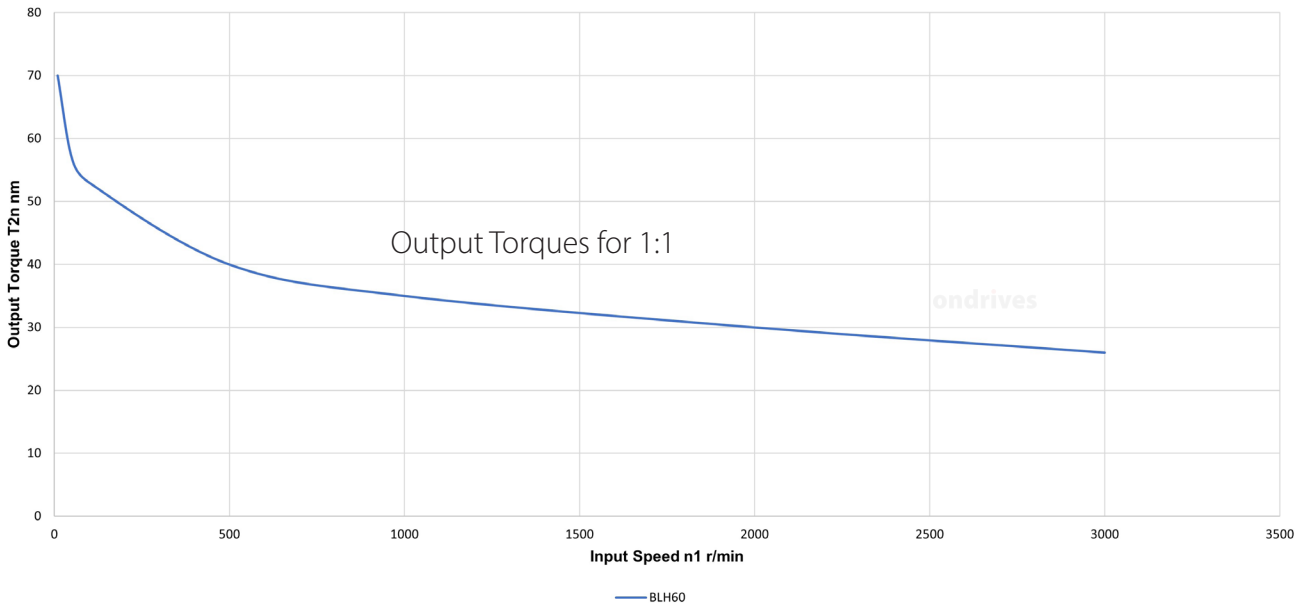

### Spiral Bevel Gearboxes

20mm Input Shaft • 20mm Single Output Shaft •  $T_{2n}$  25-35Nm **1:1 - 2:1**

BLH Series Spiral Bevel Gearbox

BLH Series Spiral Bevel Gearbox